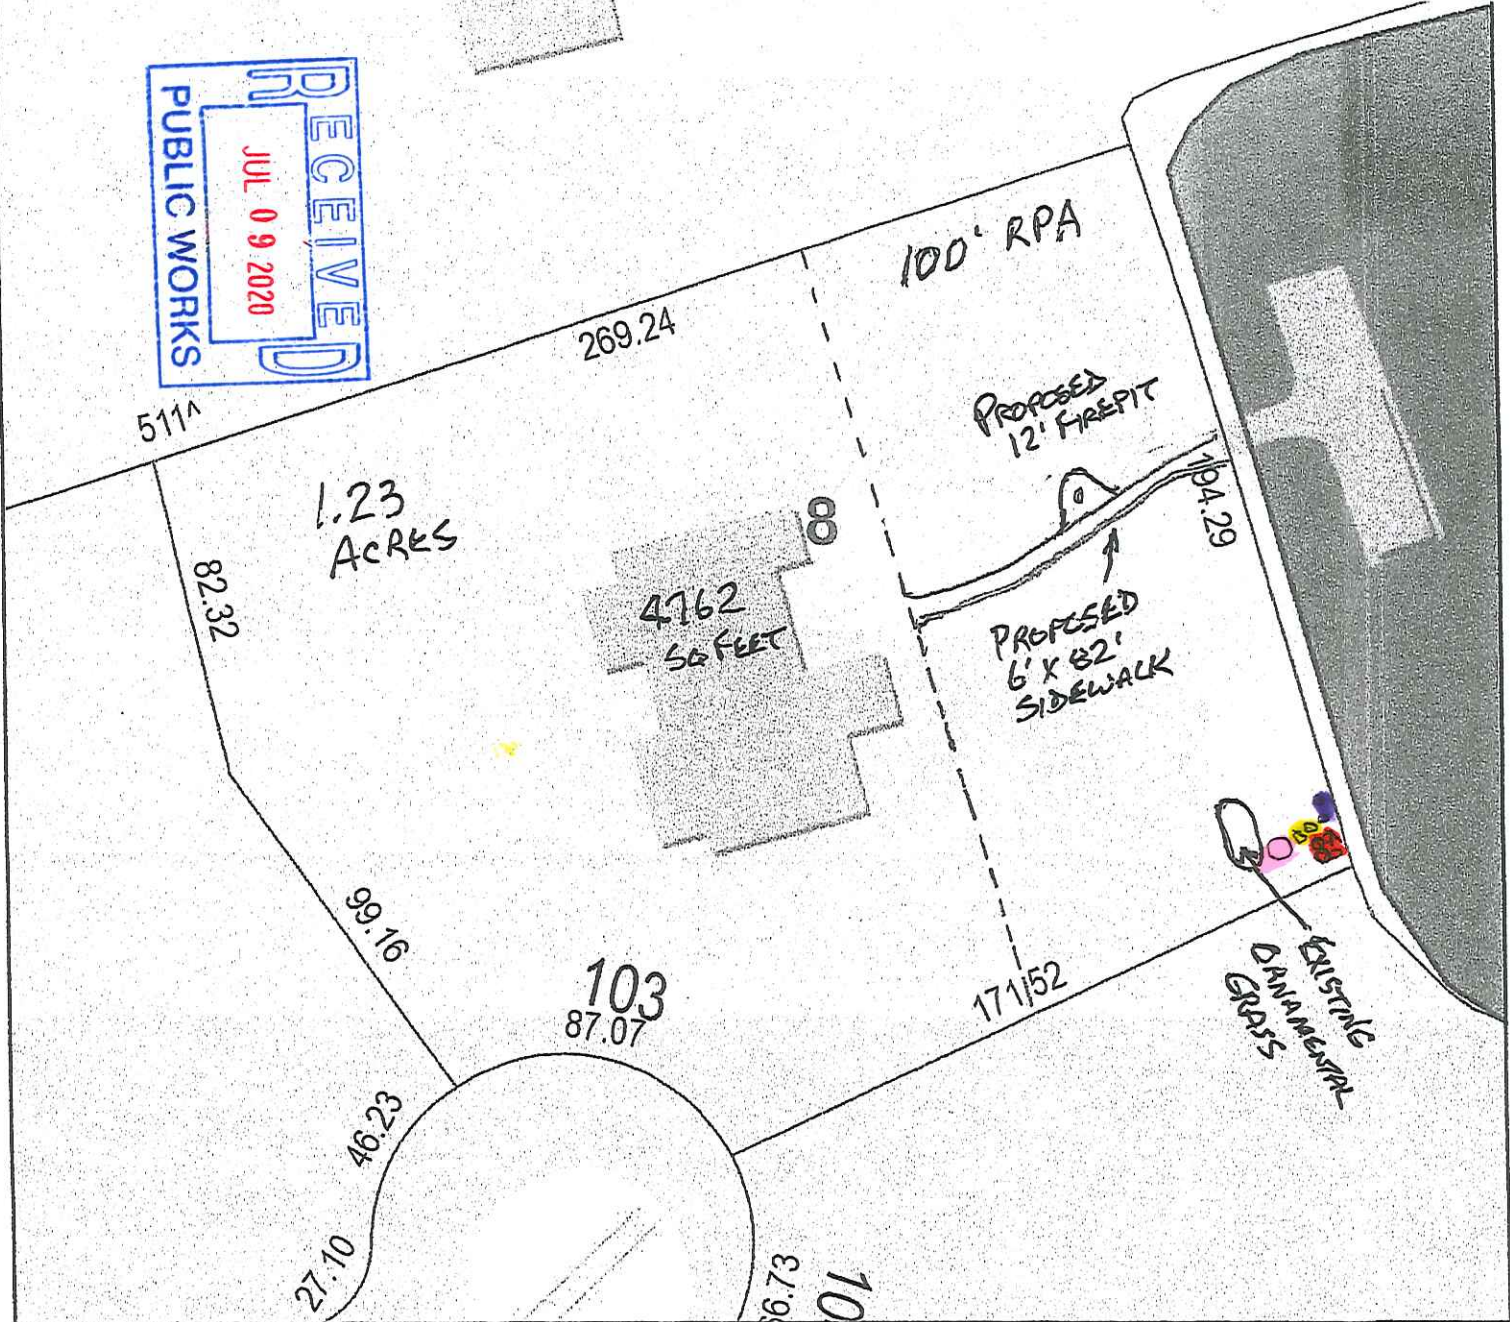

York County, Virginia

Legend

- Parcel Boundary
- Plat Link

KENSP's

MITIGATION PLAN 2020-204

501 3/8" FT. CHANGE IS IMPERVIOUS

1 CANOPY

2 UNDERSTORY

2 LARGE SHRUBS

4 SMALL SHRUBS

Title: _____ **Date:** 6/14/2020

DISCLAIMER: This drawing is neither a legally recorded map nor a survey and is not intended to be used as such. The information displayed is a compilation of records, information, and data obtained from various sources, and York County is not responsible for its accuracy or how current it may be.