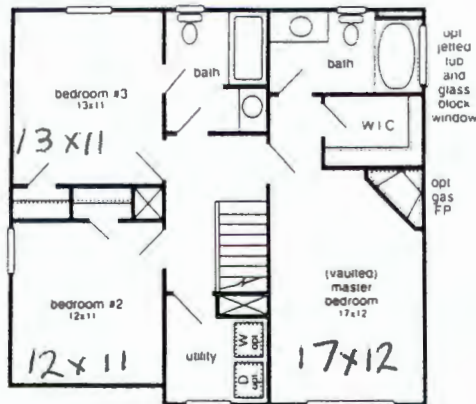

Zinfandel Model D

This affordable and charming three-bedroom model, features two and one-half baths and offers the convenience and versatility of a guest bedroom connecting with the hall bath. The formal dining room opens to a large sunlit kitchen. The master bedroom suite features a dramatic vaulted ceiling, and offers an optional jetted tub in the master bath for comfort and relaxation! An optional gas fireplace with media center above is available in both family room and master bedroom. This virtually maintenance-free home comes with a full-car garage.

First Floor

Second Floor

Details and dimensions above shown on these floorplans are approximate and subject to change. Illustrations are artists concepts and may vary in detail from plans and specifications.