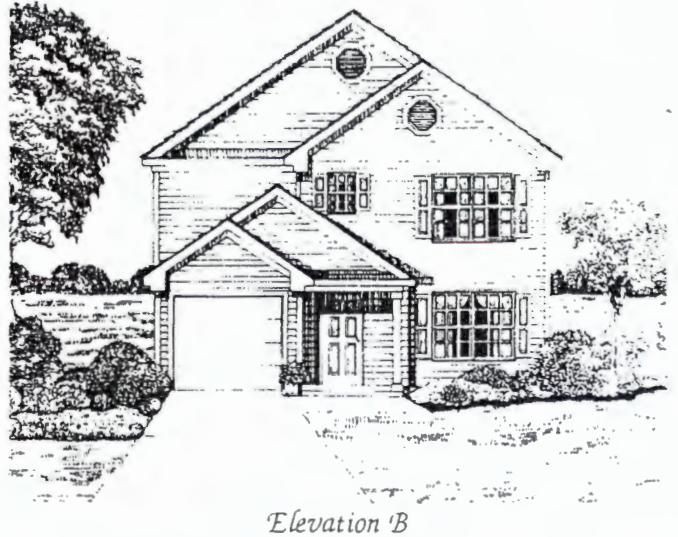

Zinfandel Model D

This affordable and charming three-bedroom model, features two and one-half baths and offers the convenience and versatility of a guest bedroom connecting with the hall bath. The formal dining room opens to a large sunlit kitchen. The master bedroom suite features a dramatic vaulted ceiling, and offers an optional jetted tub in the master bath for comfort and relaxation! An optional gas fireplace with media center above is available in both family room and master bedroom. This virtually maintenance-free home comes with a full-car garage.

First Floor

Second Floor

Details and dimensions above shown on these floorplans are approximate and subject to change. Illustrations are artists concepts and may vary in detail from plans and specifications.